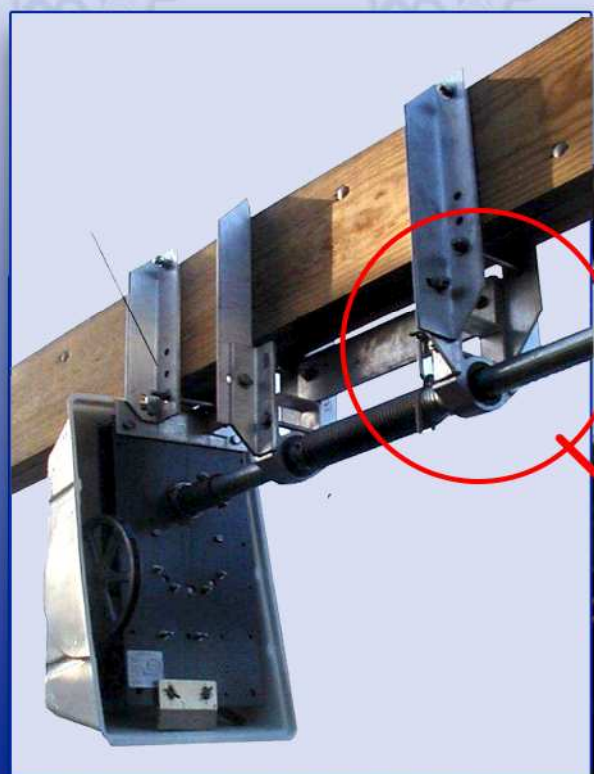

# BOAT HOUSE TRUSS ASSEMBLY

By IMM/QUALITY BOAT LIFTS

**Complete Boat Lift and Roof Support System all in one!  
You choose sheathing and roofing materials, We'll make it work!**

- Boat Lift
- Roof Bands
- Roof Trusses
- Roof Support Brackets

**Side Mount  
Bracket**

Side mount brackets allow installation of a standard vertical lift inside of your boathouse.

This type of installation is usually seen in boathouses where space is a non-issue.

Lift Hanger Bearings are the most common and cost effective way to mount a lift inside a new or existing boathouse.