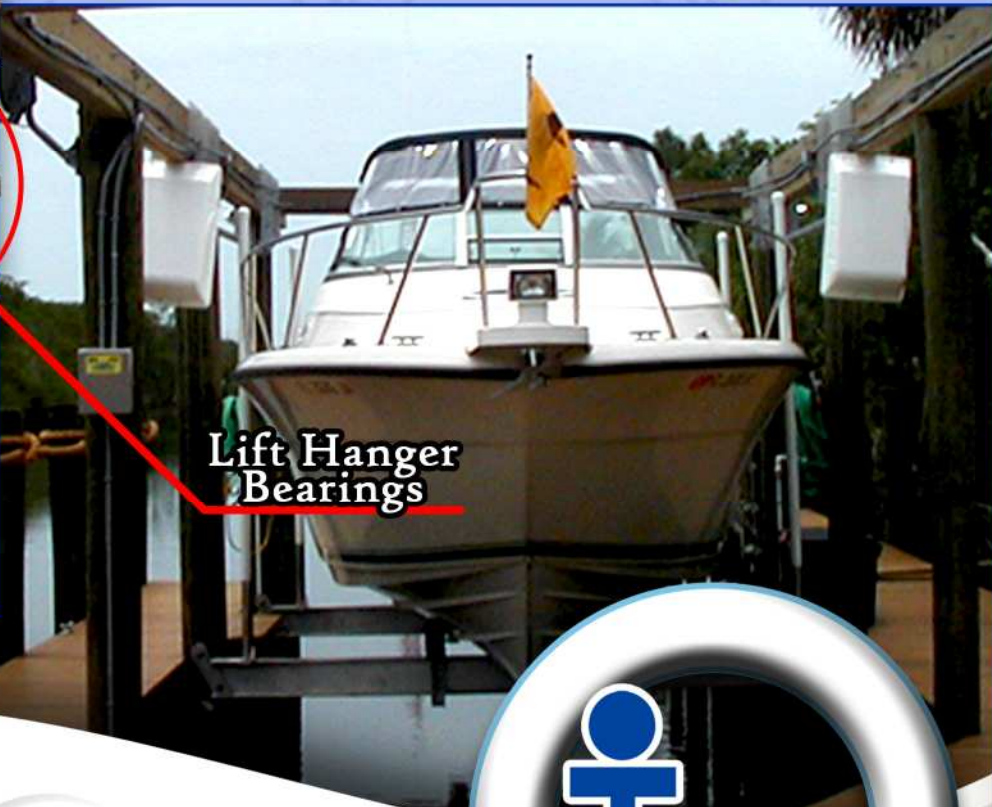

# BOAT HOUSE TRUSS ASSEMBLY

By IMM/QUALITY BOAT LIFTS

**Complete Boat Lift and Roof Support System all in one!  
You choose sheathing and roofing materials, We'll make it work!**

- Boat Lift
- Roof Bands
- Roof Trusses
- Roof Support Brackets

**Side Mount  
Bracket**

Side mount brackets allow installation of a standard vertical lift inside of your boathouse.

This type of installation is usually seen in boathouses where space is a non-issue.

Lift Hanger Bearings are the most common and cost effective way to mount a lift inside a new or existing boathouse.