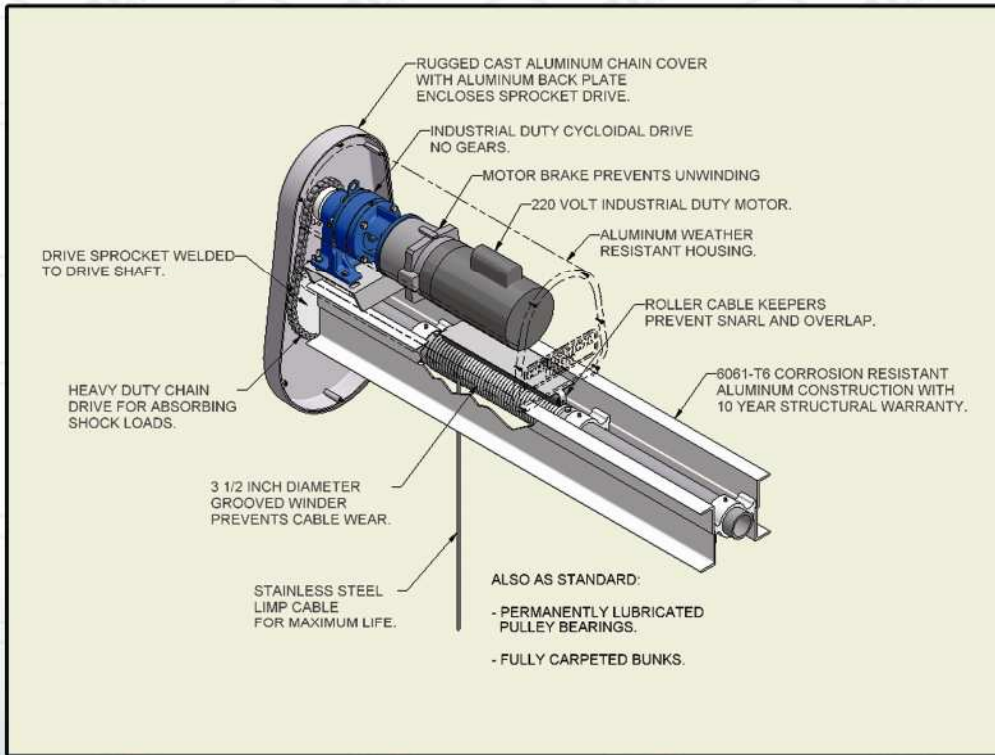

It's ALL IN OUR NAME ...

In addition to building the finest, most reliable lifts, we are also the industry's innovator. Advanced product design is our forte. Our engineering expertise is unique and reflected in our particularly creative new designs. Check out our full product line today!

Product includes: Enclosed power heads with Cycloidal chain drives, painted motors, aluminum bunks, grooved cable winders with cable keeping rollers, maintenance free drive shaft bearings and pulleys, and, Gem remote control with limit switch.

LIFT CAPACITY	A	B	C	RECOMMENDED MIN. PILE SIZE
5000	132"	120"	178"	8" DIA.
7000	144"	144"	204"	8" DIA.
10000	144"	150"	208"	8" DIA.
14000	144"	150"	208"	8" DIA.
18000	168"	168"	238"	10" DIA.
22000	168"	192"	255"	10" DIA.
27000	192"	192"	271"	10" DIA.
33000	216"	216"	305"	10" DIA.

LIFT CAPACITY	A	B	C	D	RECOMMENDED MIN. PILE SIZE
44000	96"	216"	232"	96"	10" DIA.
54000	96"	240"	254"	96"	10" DIA.
66000	96"	240"	254"	96"	10" DIA.

DIMENSIONS "D" AND "B" MAY VARY DEPENDING ON BOAT HULL SHAPE

LIFT CAPACITIES	NUMBER OF PILING	CABLE WINDER SIZE INCHES	INCHES OF LIFT PER MINUTE
5000	4	3.5 DIA. LIFTS 14 FT	113
7,000	4	3.5 DIA. LIFTS 14 FT	88
10,000	4	3.5 DIA. LIFTS 14 FT	56
14,000	4	3.5 DIA. LIFTS 14 FT	44
18,000	4	3.5 DIA. LIFTS 14 FT	44
22,000	4	3.5 DIA. LIFTS 14 FT	36
27,000	4	3.5 DIA. LIFTS 14 FT	29
33,000	4	3.5 DIA. LIFTS 14 FT	24
44,000	8	3.5 DIA. LIFTS 14 FT	36
54,000	8	3.5 DIA. LIFTS 14 FT	29
66,000	8	3.5 DIA. LIFTS 14 FT	24